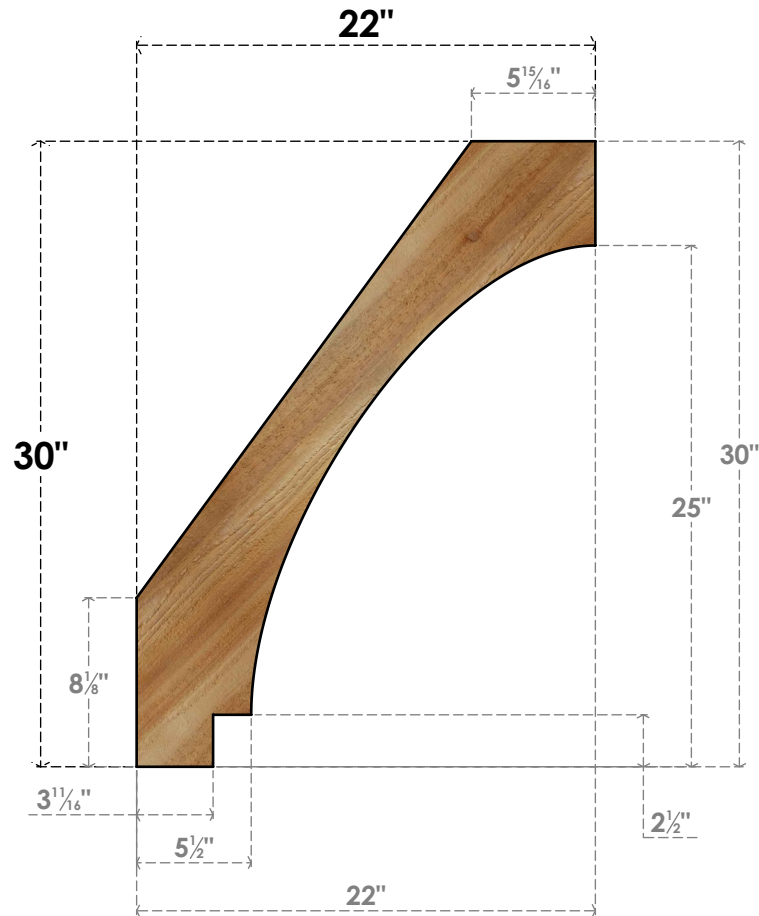

BRC06X22X30IMP00RWR

6"W X 22"D X 30"H IMPERIAL ROUGH SAWN BRACE, WESTERN RED CEDAR

SIDE

FRONT

EKENA MILLWORK
 2300 WEST MAIN ST.
 CLARKSVILLE, TX 75426
 TOLL FREE: 866-607-0453
 WWW.EKENAMILLWORK.COM

NOTES